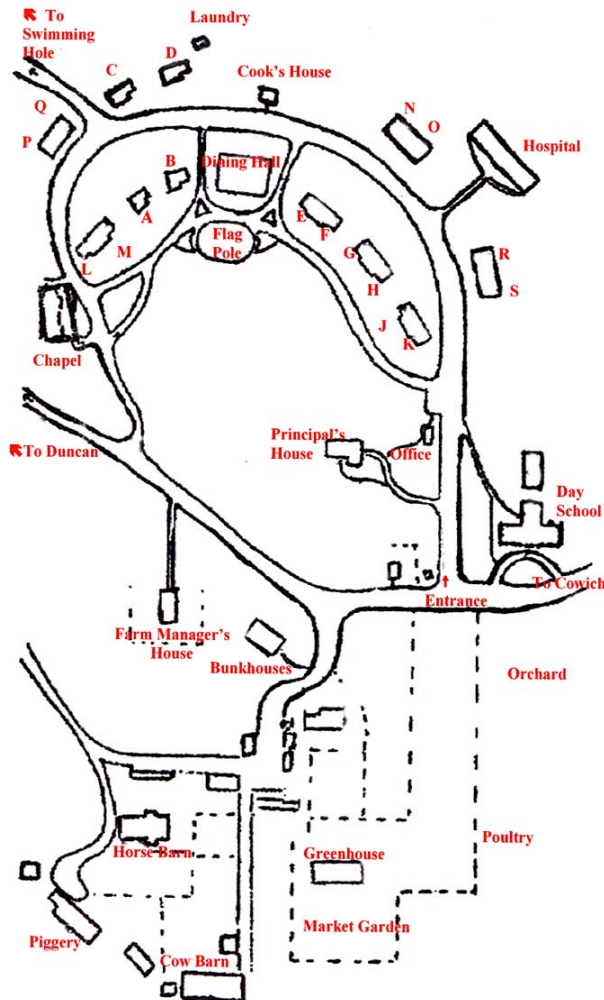

# Fairbridge Farm School: Layout of Cottages and Buildings

Fairbridge Farm School Layout of Cottages and Buildings

**1935**  
Cottages

- A - Edith Atwood
- B - Silver Jubilee
- C - Queen Mary
- D - Lady Houston

**1938**  
Cottages

- N - Hill
- O - Molyneux
- P - Dulverton
- Q - MacMillan

**1936**  
Cottages

- E - Liverpool
- F - St. George's
- G - Richards
- H - Lord Riddell

Buildings

- Second Wing of Day School
- Industrial Arts Building

Buildings

- Kenilworth – Dining Hall
- Day School
- Howard Mitchell Auditorium
- Farm Manager's House

**1939**

Cottages

- R - Laybourne
- S - Davidson

Buildings

- Chapel
- Laundry

**1937**  
Cottages

Leybourne Cottage: "R" – Davidson Cottage: "S"

Cook's Cottage